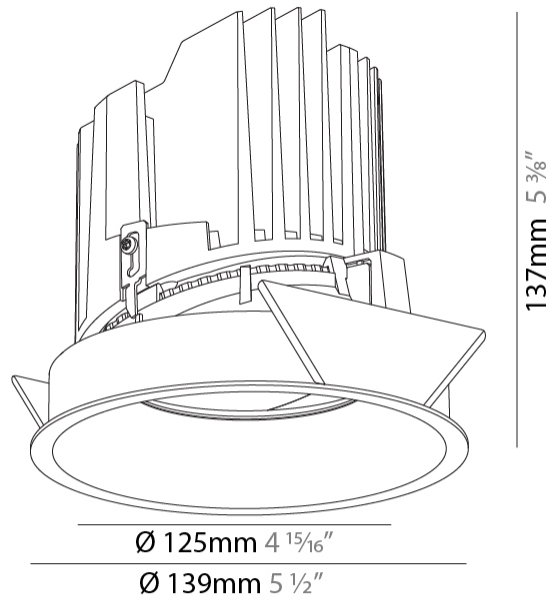

GENERAL

Series: Bioniq
 Subseries: Bioniq Round Semi Adjustable
 Brand: Prolight
 Division: Architectural
 Mounting Type: Recessed
 Mounting Location: Ceiling
 Subcategory: Downlight

PHYSICAL

Shape: Round
 Diameter (mm): 139
 Diameter (in): 5 1/2
 Height (mm): 137
 Height (in): 5 3/8
 Ceiling Thickness (mm): 10 / 12.5 / 15
 Ceiling Thickness (in): 3/8 or 1/2 or 9/16
 Min. Recessing Depth (mm): 150
 Min. Recessing Depth (in): 5 7/8
 Light Distribution: Adjustable / Downlight
 Weight (kg): 0.856
 Weight (lbs): 1.89
 Fixture Finish: SSR / BKV / CWI / CRY / HAB / UFT / ITA / RUA / FTG / MYG / LOD / PUS / FRO / FUP / KIA / POP / BLS / SPG / MEY / GOH / GUM / CHC / COM / ABZ / JAG / OBR / MOS / ROR
 Fixture Material: Aluminum Die Cast
 Cut-out Measurements: 130mm / 5 1/8"

LED

Number of LEDs: 1
 Color Temperature (°K): 2700 / 3000 / 3500 / 4000
 Max. Delivered Lumen (lm): 1890 / 1930 / 2028 / 2070
 Nominal Lumen (lm): 3210 / 3290 / 3459 / 3530
 CRI: >90 CRI
 Efficiency (%): 0.631
 Lamp Life (hrs): 50000

OPTICAL

Reflector: 20 / 25 / 40
 Adjustability: Rotational 355°; Tilt 10°

RATINGS AND CERTIFICATIONS

Certified By: Certified for North American Standards
 IP rating: IP54

BIONIQ ROUND SEMI ADJUSTABLE RECESSED